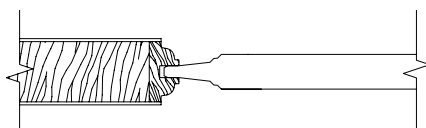

Redi-Prime Raised Panel Profiles

Standard Construction