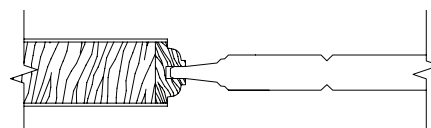

V-Groove Option