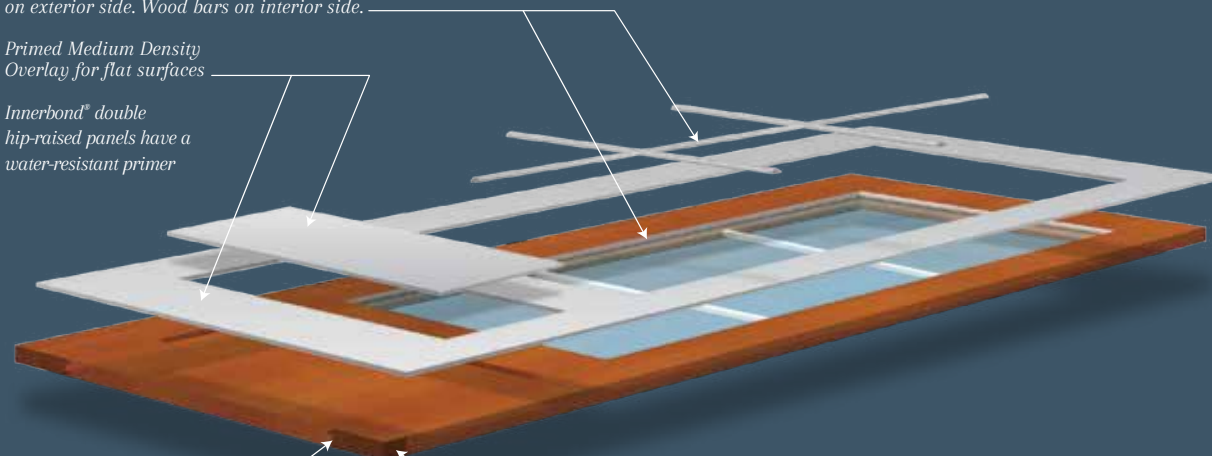

WEATHER SEAL™ PROCESS

Entire stile-and-rail joints coated and bonded to decrease the possibility of water infiltration

ULTRABLOCK® TECHNOLOGY

Composite block material finger-jointed into the bottom of the stiles

ULTRABLOCK® TECHNOLOGY

A long time favorite of Simpson's most discriminating customers, UltraBlock® technology adds a water-resistant composite block in the bottom of the door stiles, where water infiltration can occur in a tough exposure. Our exclusive Weather Seal™ process provides additional protection against moisture penetrating the bottom rail. It's our answer to the galoshes you splashed around in as a kid.