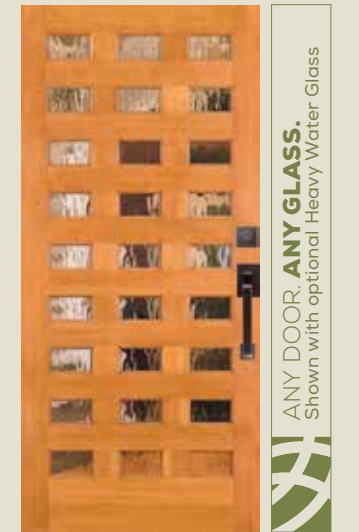

**7408 IG**  
with 7818 sidelight and optional  
shaker sticking

**7409 IG**  
with 7819 sidelight and optional shaker  
sticking and P-516 glass. Privacy Rating 9.

ANY DOOR. **ANY GLASS.**  
Shown with optional P-516 Glass

**7410 IG**  
Shown in walnut with 7810 sidelight  
and optional shaker sticking

**7411 IG**  
with 7811 sidelight

**7427 IG**  
with optional heavy  
water glass.  
Privacy Rating 4.

ANY DOOR. **ANY GLASS.**  
Shown with optional Heavy Water Glass