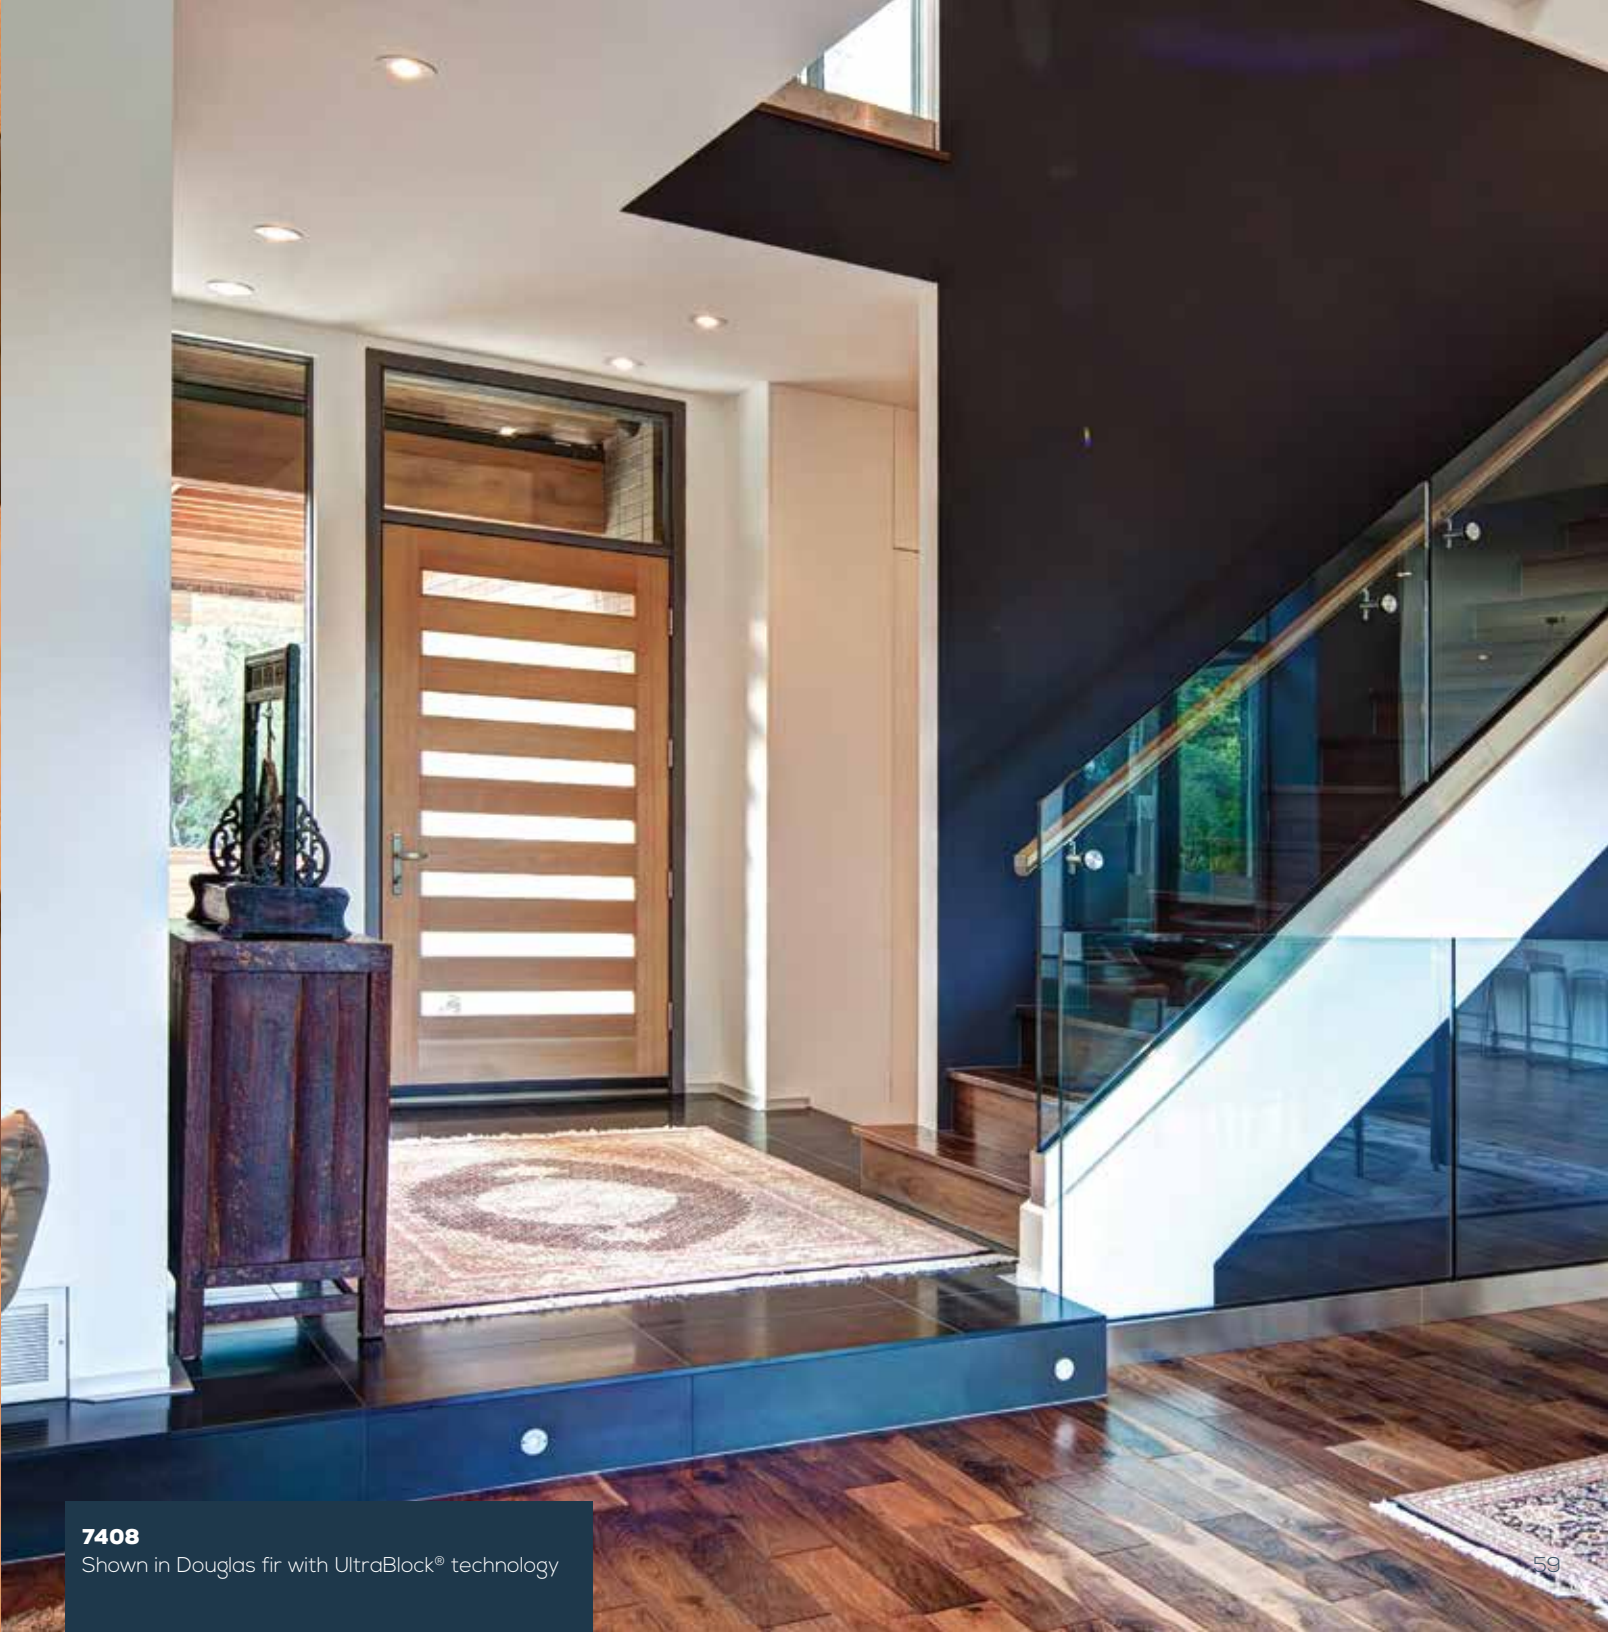

7408
Shown in Douglas fir with UltraBlock® technology