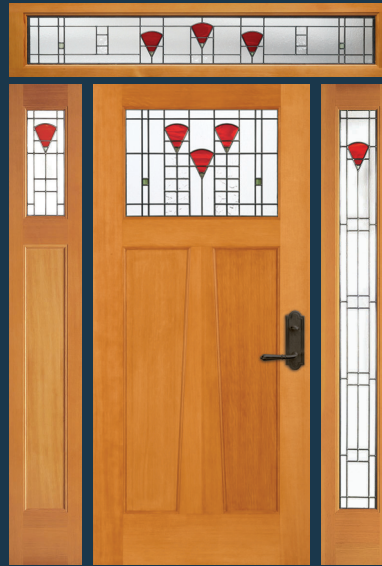

VIEW ENTIRE **CRAFTSMAN COLLECTION**
simpsondoor.com/craftsman

6861

Shown in Douglas fir with 6175 sidelights and UltraBlock® technology

6861
with 6175 sidelight

TEST DRIVE **YOUR DOOR**
simpsondoor.com/testdrive

DOOR OPTIONS INCLUDE (SEE SIMPSONDOOR.COM/OPTIONS):

UltraBlock® included.

RAVENNA® I

6921 door with optional arched rail, 6177 sidelight with black caming. Privacy Rating 5.

PALOMAR™ II

36933 door, 6178 sidelight, 9541 and 9510 dentil shelves with black caming and optional shaker sticking. Privacy Rating 6.

CALIFORNIA POPPY® II

6962 door with optional angled mutt, 6181 (left) and 6184 (right) sidelights, 6781 transom with black caming. Privacy Rating 8.

SCOTTSDALE CACTUS™ III

6982 door, 6182 (left) and 6185 (right) sidelights, 6782 transom with black caming. Privacy Rating 7.