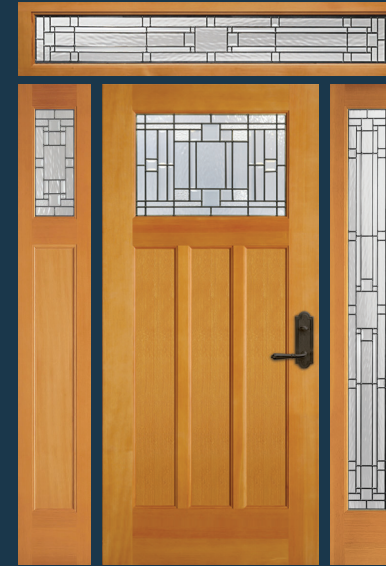

SCOTTSDALE CACTUS™ III

6982 door, 6182 (left) and 6185 (right) sidelights, 6782 transom with black caming. Privacy Rating 7.