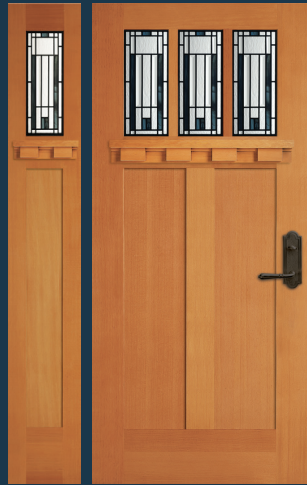

DOOR OPTIONS INCLUDE (SEE SIMPSONDOOR.COM/OPTIONS):

UltraBlock® included.

RAVENNA® I

6921 door with optional arched rail, 6177 sidelight with black caming. Privacy Rating 5.

PALOMAR™ II

36933 door, 6178 sidelight, 9541 and 9510 dentil shelves with black caming and optional shaker sticking. Privacy Rating 6.