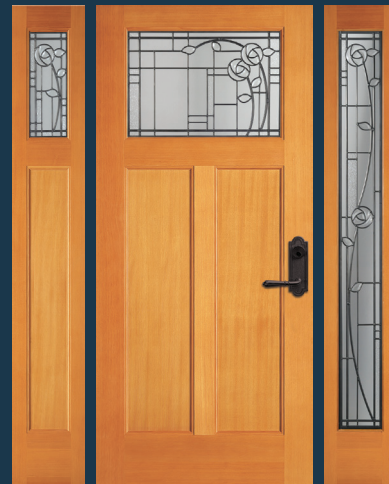

FOUR SQUARE™ II

6961* door, 6179* (left) and 6176* (right) sidelights with black caming. Privacy Rating 5.