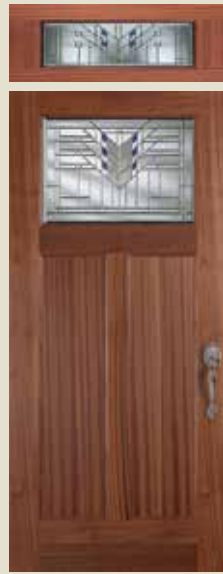

VIEW ENTIRE **CRAFTSMAN COLLECTION**
simpsondoor.com/craftsman

6861

Shown in Douglas fir with 6175 sidelights and UltraBlock® technology

6861
with 6175 sidelight

TEST DRIVE **YOUR DOOR**
simpsondoor.com/testdrive