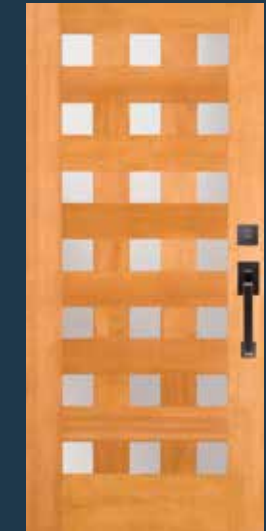

49980

49981
Shown in cherry

49982*

49983*

49940
Shown in cherry with UltraBlock® technology

7403 IG
with 7813 sidelight

7404 IG
Shown in cherry with 7814 sidelight and optional shaker sticking

7405 IG
with 7815 sidelight and optional rain glass. Privacy Rating 7.

7406 IG
with 7816 sidelight and optional shaker sticking

7407 IG
Shown in white birch with 7817 sidelight and optional shaker sticking

7408 IG
with 7818 sidelight and optional shaker sticking

7409 IG
with 7819 sidelight and optional shaker sticking and P-516 glass. Privacy Rating 9.

7410 IG
Shown in walnut with 7810 sidelight and optional shaker sticking

7411 IG
with 7811 sidelight

7427 IG
with optional heavy water glass. Privacy Rating 4.

7421 IG
with optional shaker sticking

EXPLORE OUR ONLINE TOOLS AT SIMPSONDOOR.COM/DESIGN-TOOLS