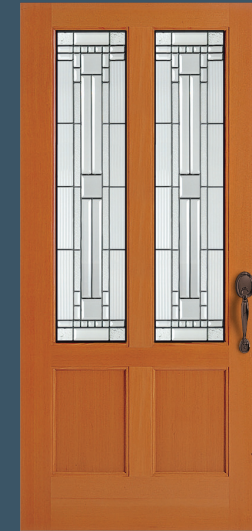

## SCARBOROUGH®

6316 door, 6347 sidelights, 6746 transom,  
shown in sapele mahogany

**SCARBOROUGH®**

6316 door, 6347 sidelight with black caming and optional shaker sticking. Privacy Rating 7.

**PORTSMOUTH™**

6366 door, 6347 sidelights, 6746 transom, with black caming. Privacy Rating 7.

**SHELBURNE®**

6542 door with brass caming. Privacy Rating 6.

**PLYMOUTH™**

6326 door with black caming. Privacy Rating 7.

**GREENWICH™**