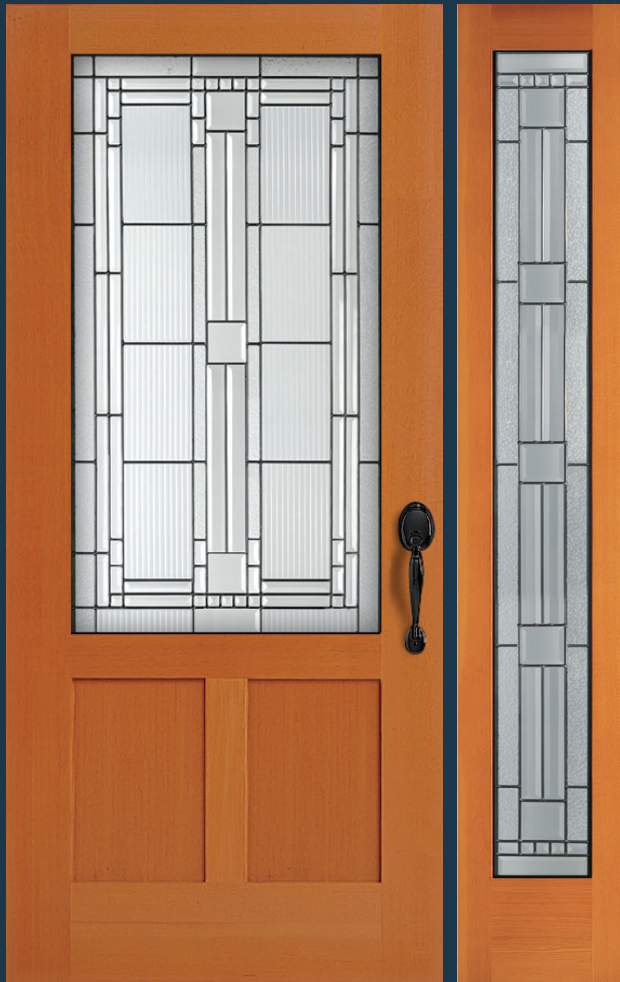

# BUILDER'S ADVANTAGE SERIES®

A leaded glass door from our Builder's Advantage Series® makes a statement. The decorative glass and natural characteristics of wood provide a wealth of charm at an affordable price. This series delivers the distinct advantage of never having to compromise style to stay on budget. As with all Simpson doors, you can personalize the door by choosing from any wood species, as well as a wide selection of intricate glass panels. All Builder's Advantage Series doors come standard with UltraBlock® Technology and a 5-year warranty.

## SCARBOROUGH®

6316 door, 6347 sidelights, 6746 transom,  
shown in sapele mahogany

**SCARBOROUGH®**

6316 door, 6347 sidelight with black caming and optional shaker sticking. Privacy Rating 7.

**PORTSMOUTH™**