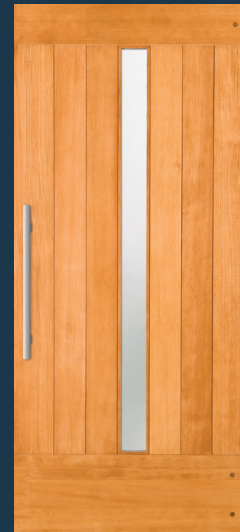

VIEW ENTIRE **ARTIST COLLECTION**
simpsondoor.com/artist

4974 (LEFT), 4977 (RIGHT)
Shown in Douglas fir

4974* IG
Shown in Douglas fir with optional rooftop glass. Privacy Rating 8.

4972*
Shown in sapele mahogany with 4973 sidelight

4976* IG

4926* IG

4977* IG

4975* IG

4925* IG

JAMES L. CUTLER
ARCHITECT

James Cutler, founding partner of Cutler Anderson Architects (1977 to present) has been known for his environmental and emotional sensitivity to place, institution, program, climate and cultural circumstance. This expertise lead him to design this exquisite collection of doors for Simpson.

For more information about Mr. Cutler, please visit cutler-anderson.com

4974 (LEFT), 4977 (RIGHT)
Shown in Douglas fir with optional rooftop glass

DOOR OPTIONS INCLUDE (SEE SIMPSONDOOR.COM/OPTIONS):

ANY WOOD