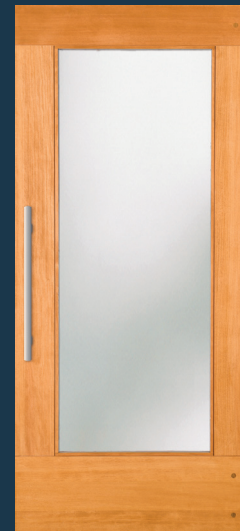

4926* IG

JAMES L. CUTLER
ARCHITECT

James Cutler, founding partner of Cutler Anderson Architects (1977 to present) has been known for his environmental and emotional sensitivity to place, institution, program, climate and cultural circumstance. This expertise lead him to design this exquisite collection of doors for Simpson.

For more information about Mr. Cutler, please visit cutler-anderson.com

DOOR OPTIONS INCLUDE (SEE SIMPSONDOOR.COM/OPTIONS):

ANY WOOD

ANY SIZE

ANY GLASS

PRIVACY RATING

INSULATED GLAZING

*As viewed from exterior of home.