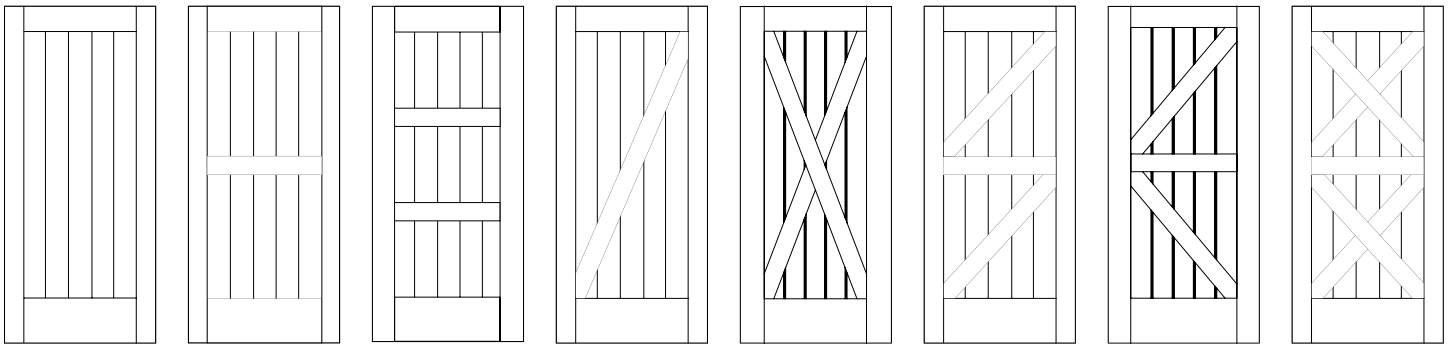

744 SHAKER

766 SHAKER

760 SHAKER

762 SHAKER

SG = 1/8" SINGLE GLAZED

TRADITIONAL EXTERIOR DOORS

20 82 30 1673 84 1674 55 1675

Barn-Style doors have 3/4" IG and 3/4" Flat Panel with 1/8" Square V-Groove