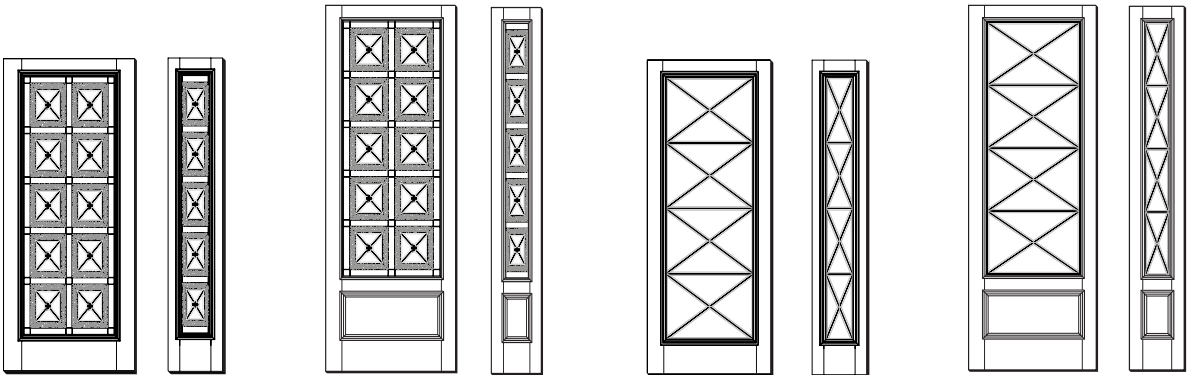

EMBARCADERO®
6468 (Silver) 6469 (Silver)

EMBARCADERO® (8'0")
6468 (Silver) 6469 (Silver)

WATTSWORTH®
6462 (Black) 6463 (Black)

WATTSWORTH® (8'0")
6462 (Black) 6463 (Black)