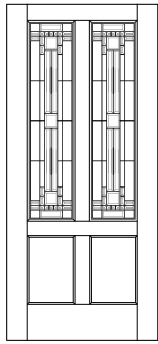

PLYMOUTH™
6326 (Black)