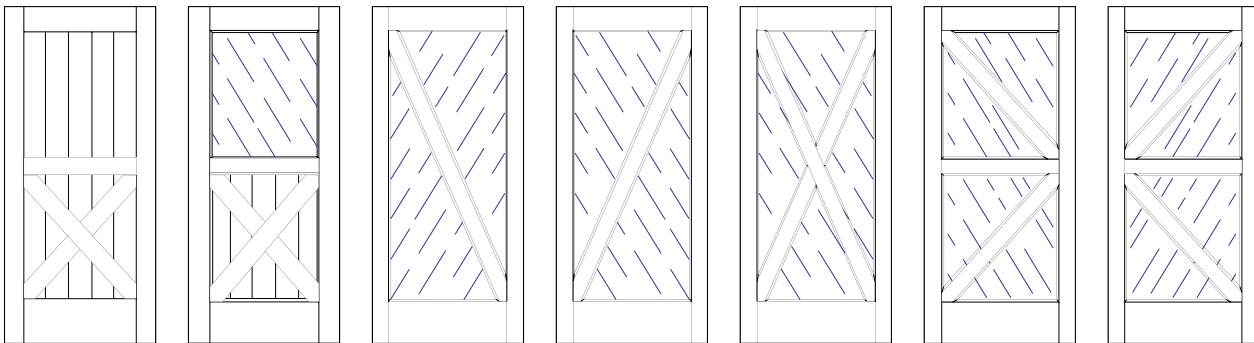

49860 SHAKER   49861 IG SHAKER   49862* IG SHAKER   49863* IG SHAKER   49864 IG SHAKER   49865* IG SHAKER   49866* IG SHAKER

IG = 3/4" INSULATED GLAZING   * AS VIEWED FROM EXTERIOR OF HOME