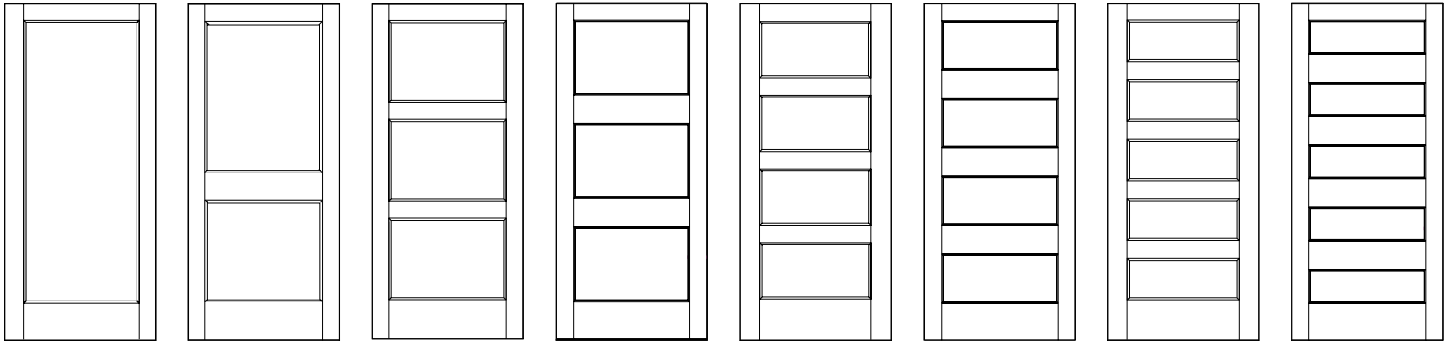

744 SHAKER

766 SHAKER

760 SHAKER

762 SHAKER

SG = 1/8" SINGLE GLAZED

TRADITIONAL EXTERIOR DOORS

20 82 30 1673 84 1674 55 1675

Barn-Style doors have 3/4" IG and 3/4" Flat Panel with 1/8" Square V-Groove