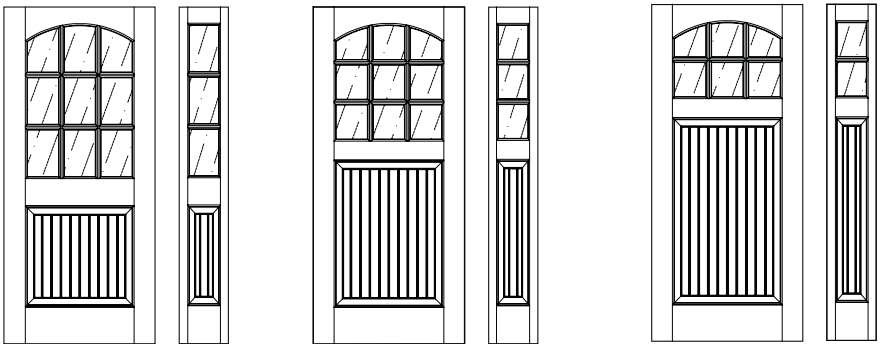

7214 (TDL)   7215 (TDL)   7216 (TDL)   7217 (TDL)   7218 (TDL)   7219 (TDL)
37214 (SDL)   37215 (SDL)   37216 (SDL)   37217 (SDL)   37218 (SDL)   37219 (SDL)

DENTIL SHELF OPTIONS:

TDL = TRUE DIVIDED LITE

SDL = SIMULATED DIVIDED LITE